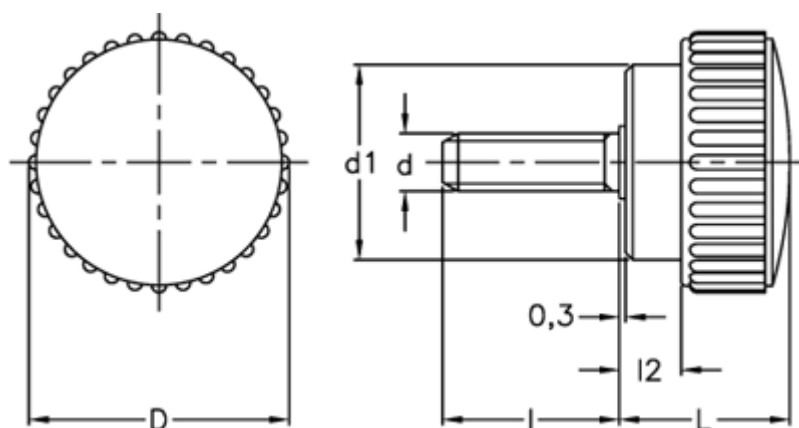

# Data Sheet

Article number: 2302102115

Description: E+G Knurled grip knob  
B.193/15 S-p-M3x6-INOX

## Measures

D = 15  
d1 = 11  
d 6g = M3  
l = 6  
L = 11  
l2 = 2